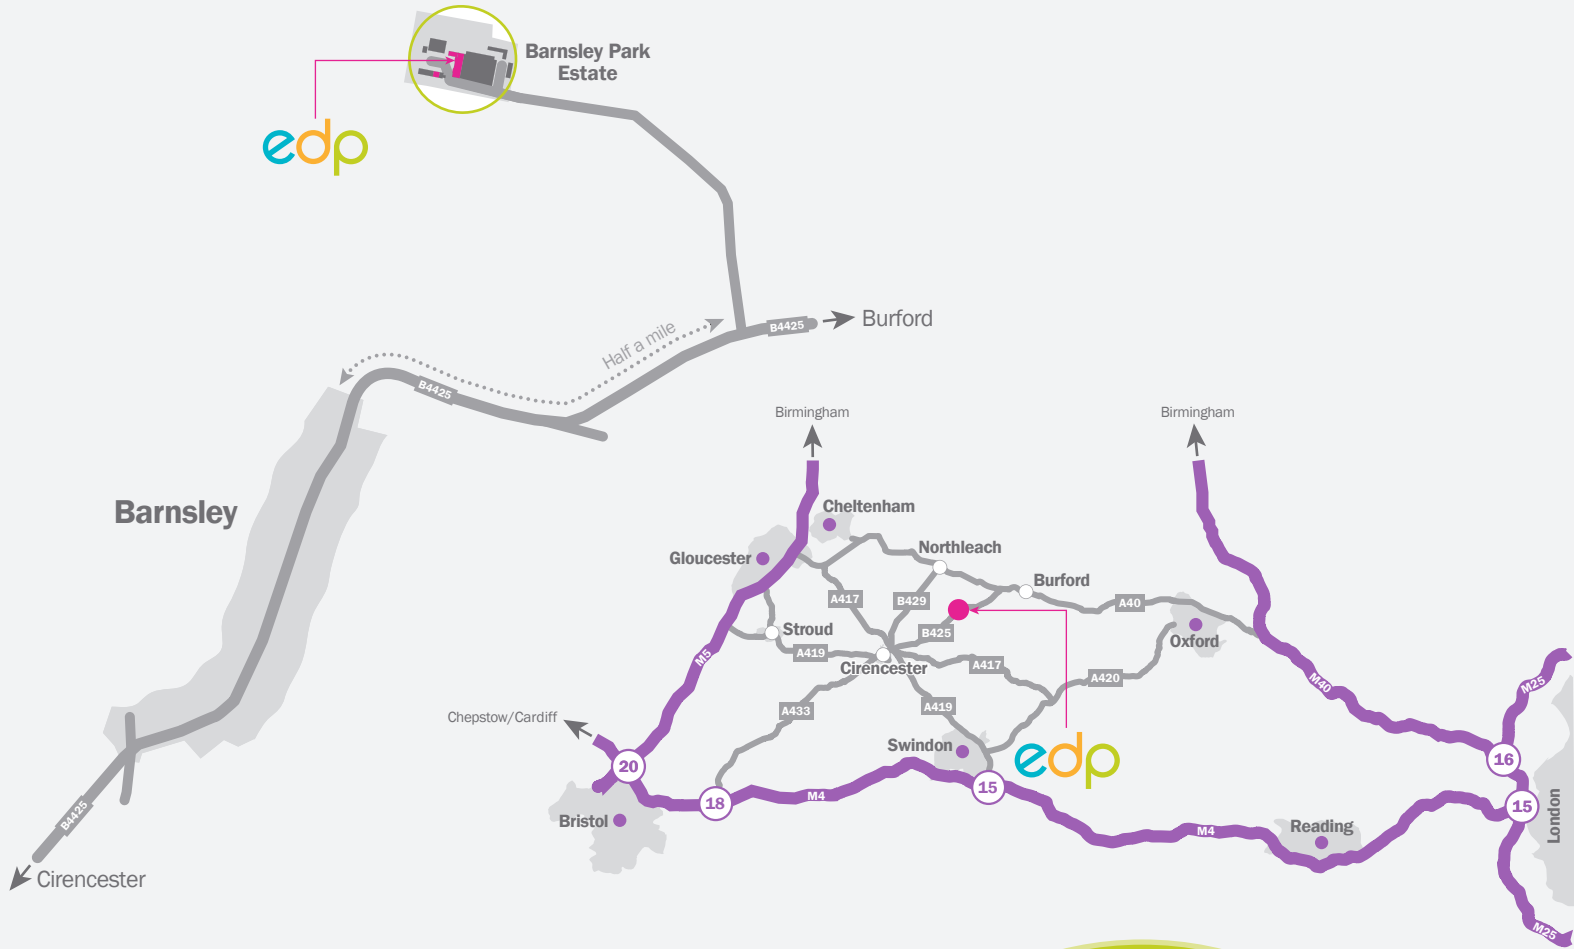

location plan: Cirencester office

The Environmental Dimension Partnership
Tithe Barn, Barnsley Park Estate, Barnsley, Cirencester,
Gloucestershire GL7 5EG

t01285 740427