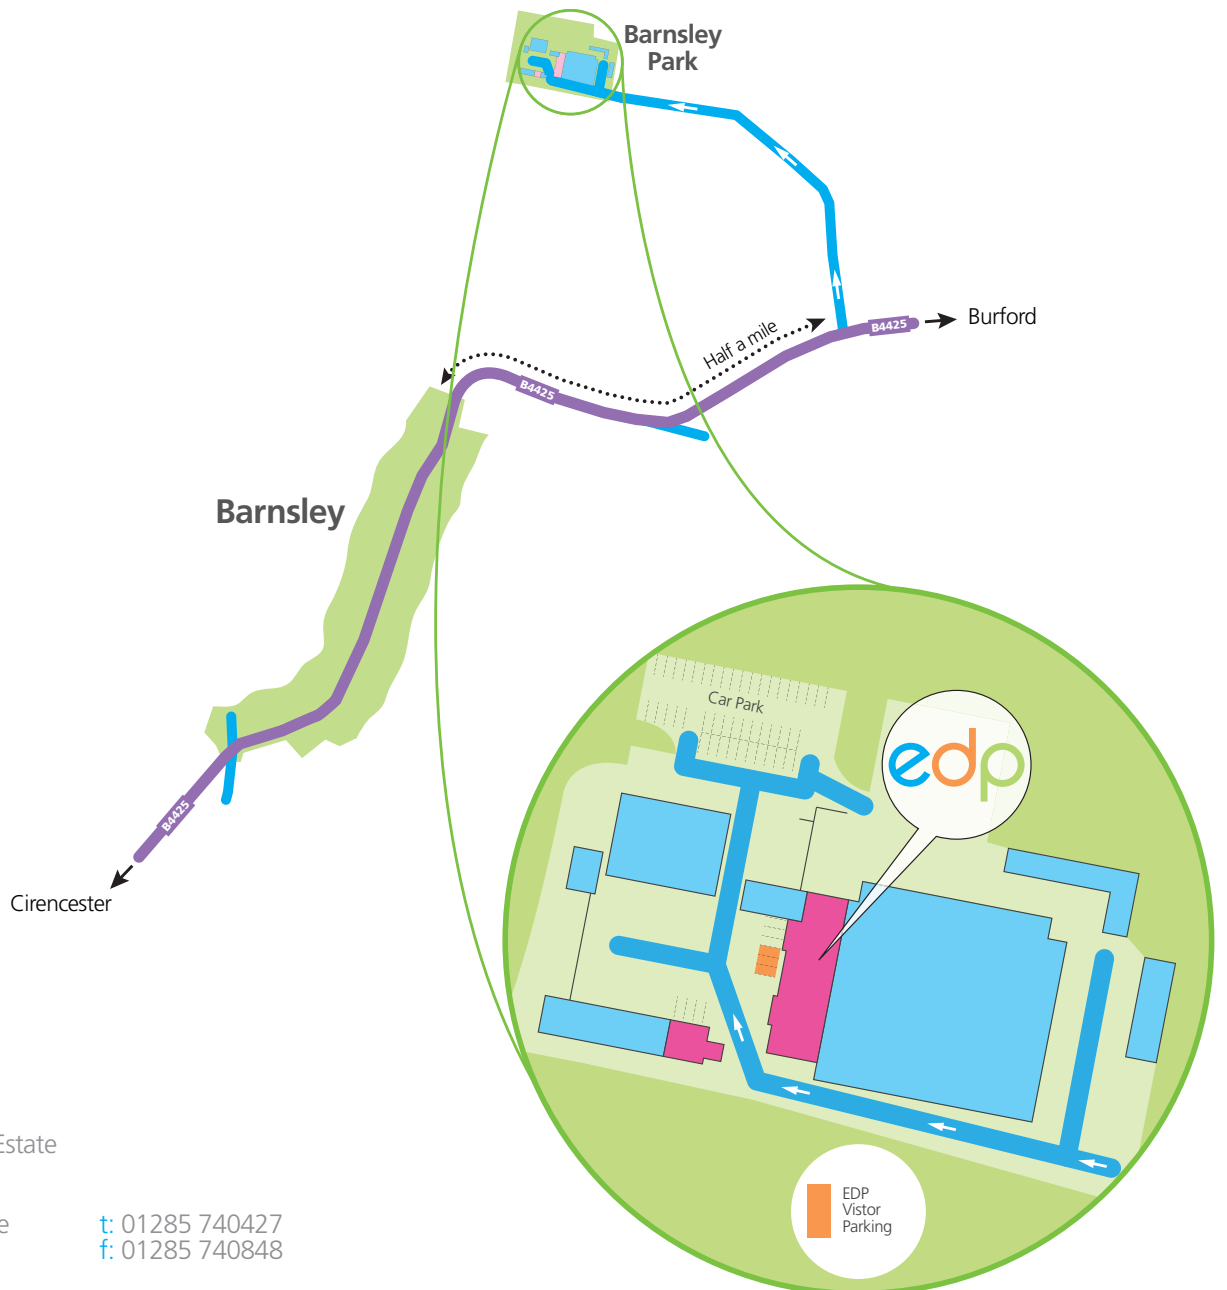

how to find us . . .

Tithe Barn  
 Barnsley Park Estate  
 Barnsley  
 Cirencester  
 Gloucestershire  
 GL7 5EG

t: 01285 740427  
 f: 01285 740848