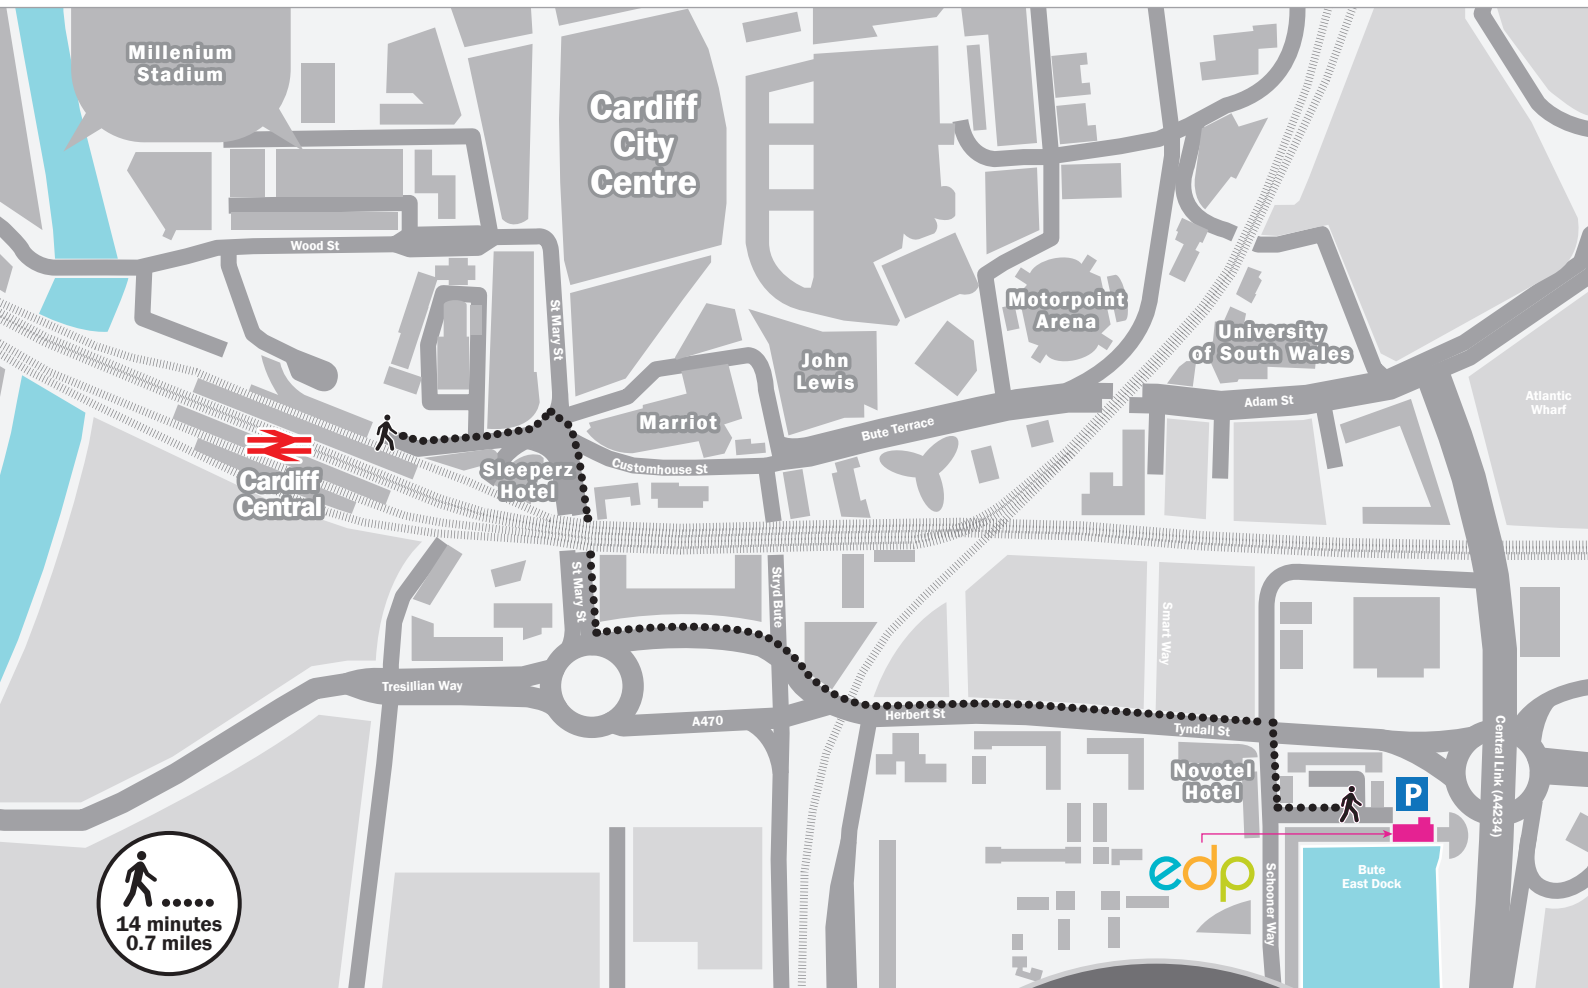

location plan: cardiff office

The Environmental Dimension Partnership

First Floor, The Bonded Warehouse,
Atlantic Wharf, Cardiff CF10 4HF

t 02921 671900